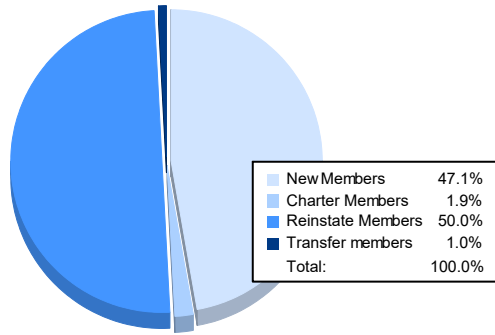

Year	New Clubs	Dropped Clubs	Gain/ Loss Clubs	New Members	Charter Members	Reinstate Members	Transfer Members	Total Member Added	Total Members Dropped	Gain/ Loss Members
2017-2018	0	5	-5	50	0	2	0	52	196	-144
2018-2019	0	0	0	68	0	20	2	90	60	30
2019-2020	0	0	0	37	0	4	1	42	70	-28
2020-2021	0	3	-3	25	0	25	0	50	119	-69
2021-2022	0	0	0	49	2	52	1	104	77	27
<b>Average</b>	<b>0</b>	<b>2</b>	<b>-2</b>	<b>46</b>	<b>0</b>	<b>21</b>	<b>1</b>	<b>68</b>	<b>104</b>	<b>-37</b>

### Membership Composition June 2022 Cumulative