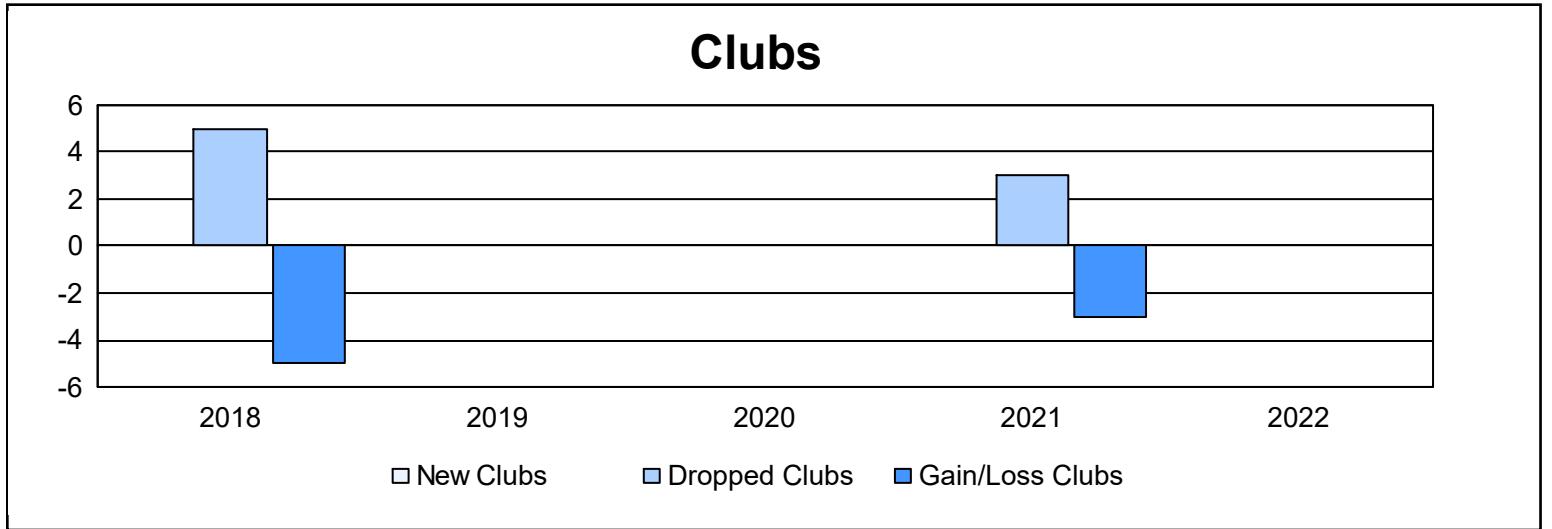

Year	New Clubs	Dropped Clubs	Gain/ Loss Clubs	New Members	Charter Members	Reinstate Members	Transfer Members	Total Member Added	Total Members Dropped	Gain/ Loss Members
2017-2018	0	5	-5	50	0	2	0	52	196	-144
2018-2019	0	0	0	68	0	20	2	90	60	30
2019-2020	0	0	0	37	0	4	1	42	70	-28
2020-2021	0	3	-3	25	0	25	0	50	119	-69
2021-2022	0	0	0	49	2	52	1	104	77	27
<b>Average</b>	<b>0</b>	<b>2</b>	<b>-2</b>	<b>46</b>	<b>0</b>	<b>21</b>	<b>1</b>	<b>68</b>	<b>104</b>	<b>-37</b>

### Membership Composition June 2022 Cumulative