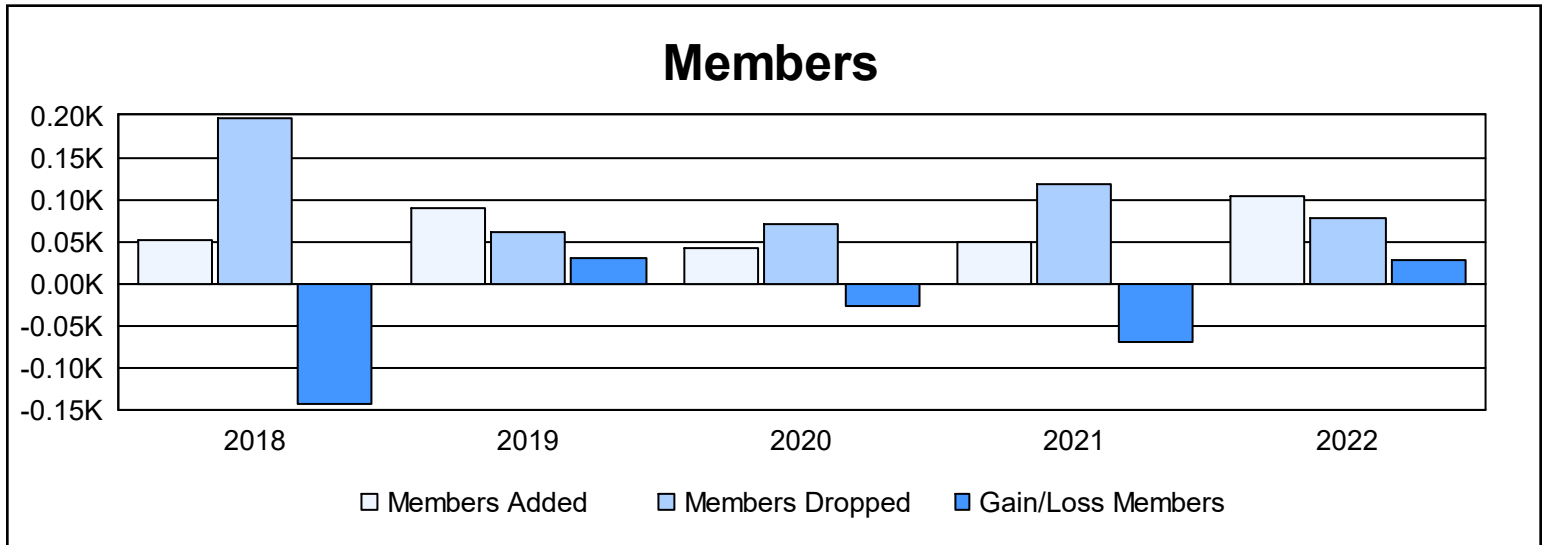

Year	New Clubs	Dropped Clubs	Gain/ Loss Clubs	New Members	Charter Members	Reinstate Members	Transfer Members	Total Member Added	Total Members Dropped	Gain/ Loss Members
2017-2018	0	5	-5	50	0	2	0	52	196	-144
2018-2019	0	0	0	68	0	20	2	90	60	30
2019-2020	0	0	0	37	0	4	1	42	70	-28
2020-2021	0	3	-3	25	0	25	0	50	119	-69
2021-2022	0	0	0	49	2	52	1	104	77	27
<b>Average</b>	<b>0</b>	<b>2</b>	<b>-2</b>	<b>46</b>	<b>0</b>	<b>21</b>	<b>1</b>	<b>68</b>	<b>104</b>	<b>-37</b>

### Membership Composition June 2022 Cumulative